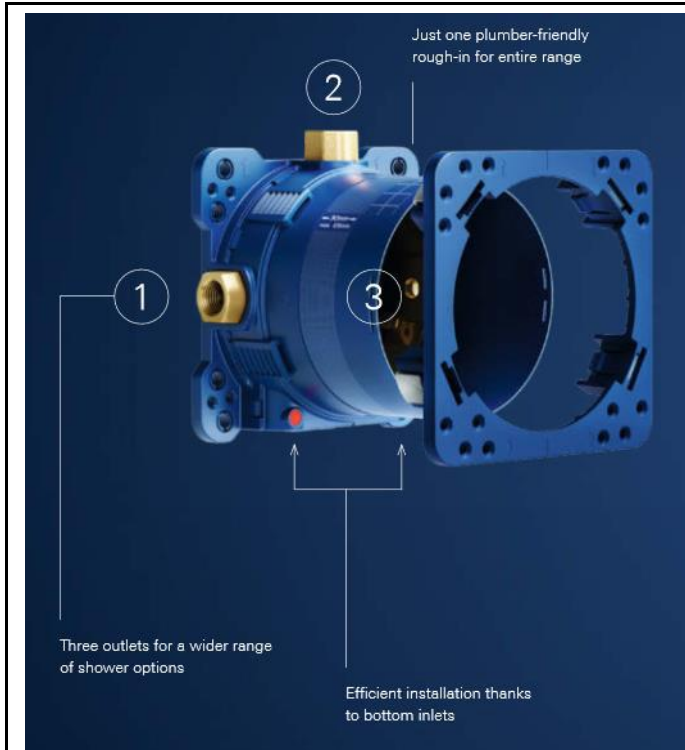

Acme Sanitary Ware Co Ltd

Acme Building, 22-28 Nanking Street, Kowloon, Hong Kong
Tel: 2388 7171 Fax: 2710 8012
E-mail: acme@acmesanitary.com.hk
Website: www.acmesanitaryware.com.hk

Pure Freude
an Wasser

PROJECT		REF		REV	ITEM CODE	
LOCATION		DATE			PAGE	

SANITARY WARE SPECIFICATION SHEET

Note:

* All information of the above is for the reference only. No prior notice is made if any changes.