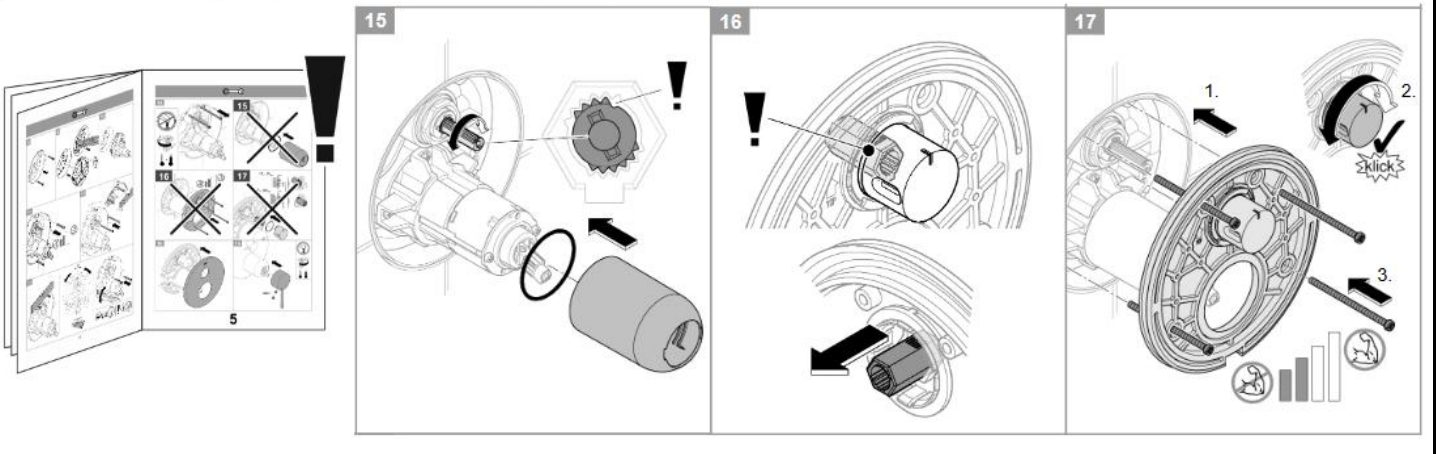

Achtung / Attention / Attention

Note:

* All information of the above is for the reference only. No prior notice is made if any changes.